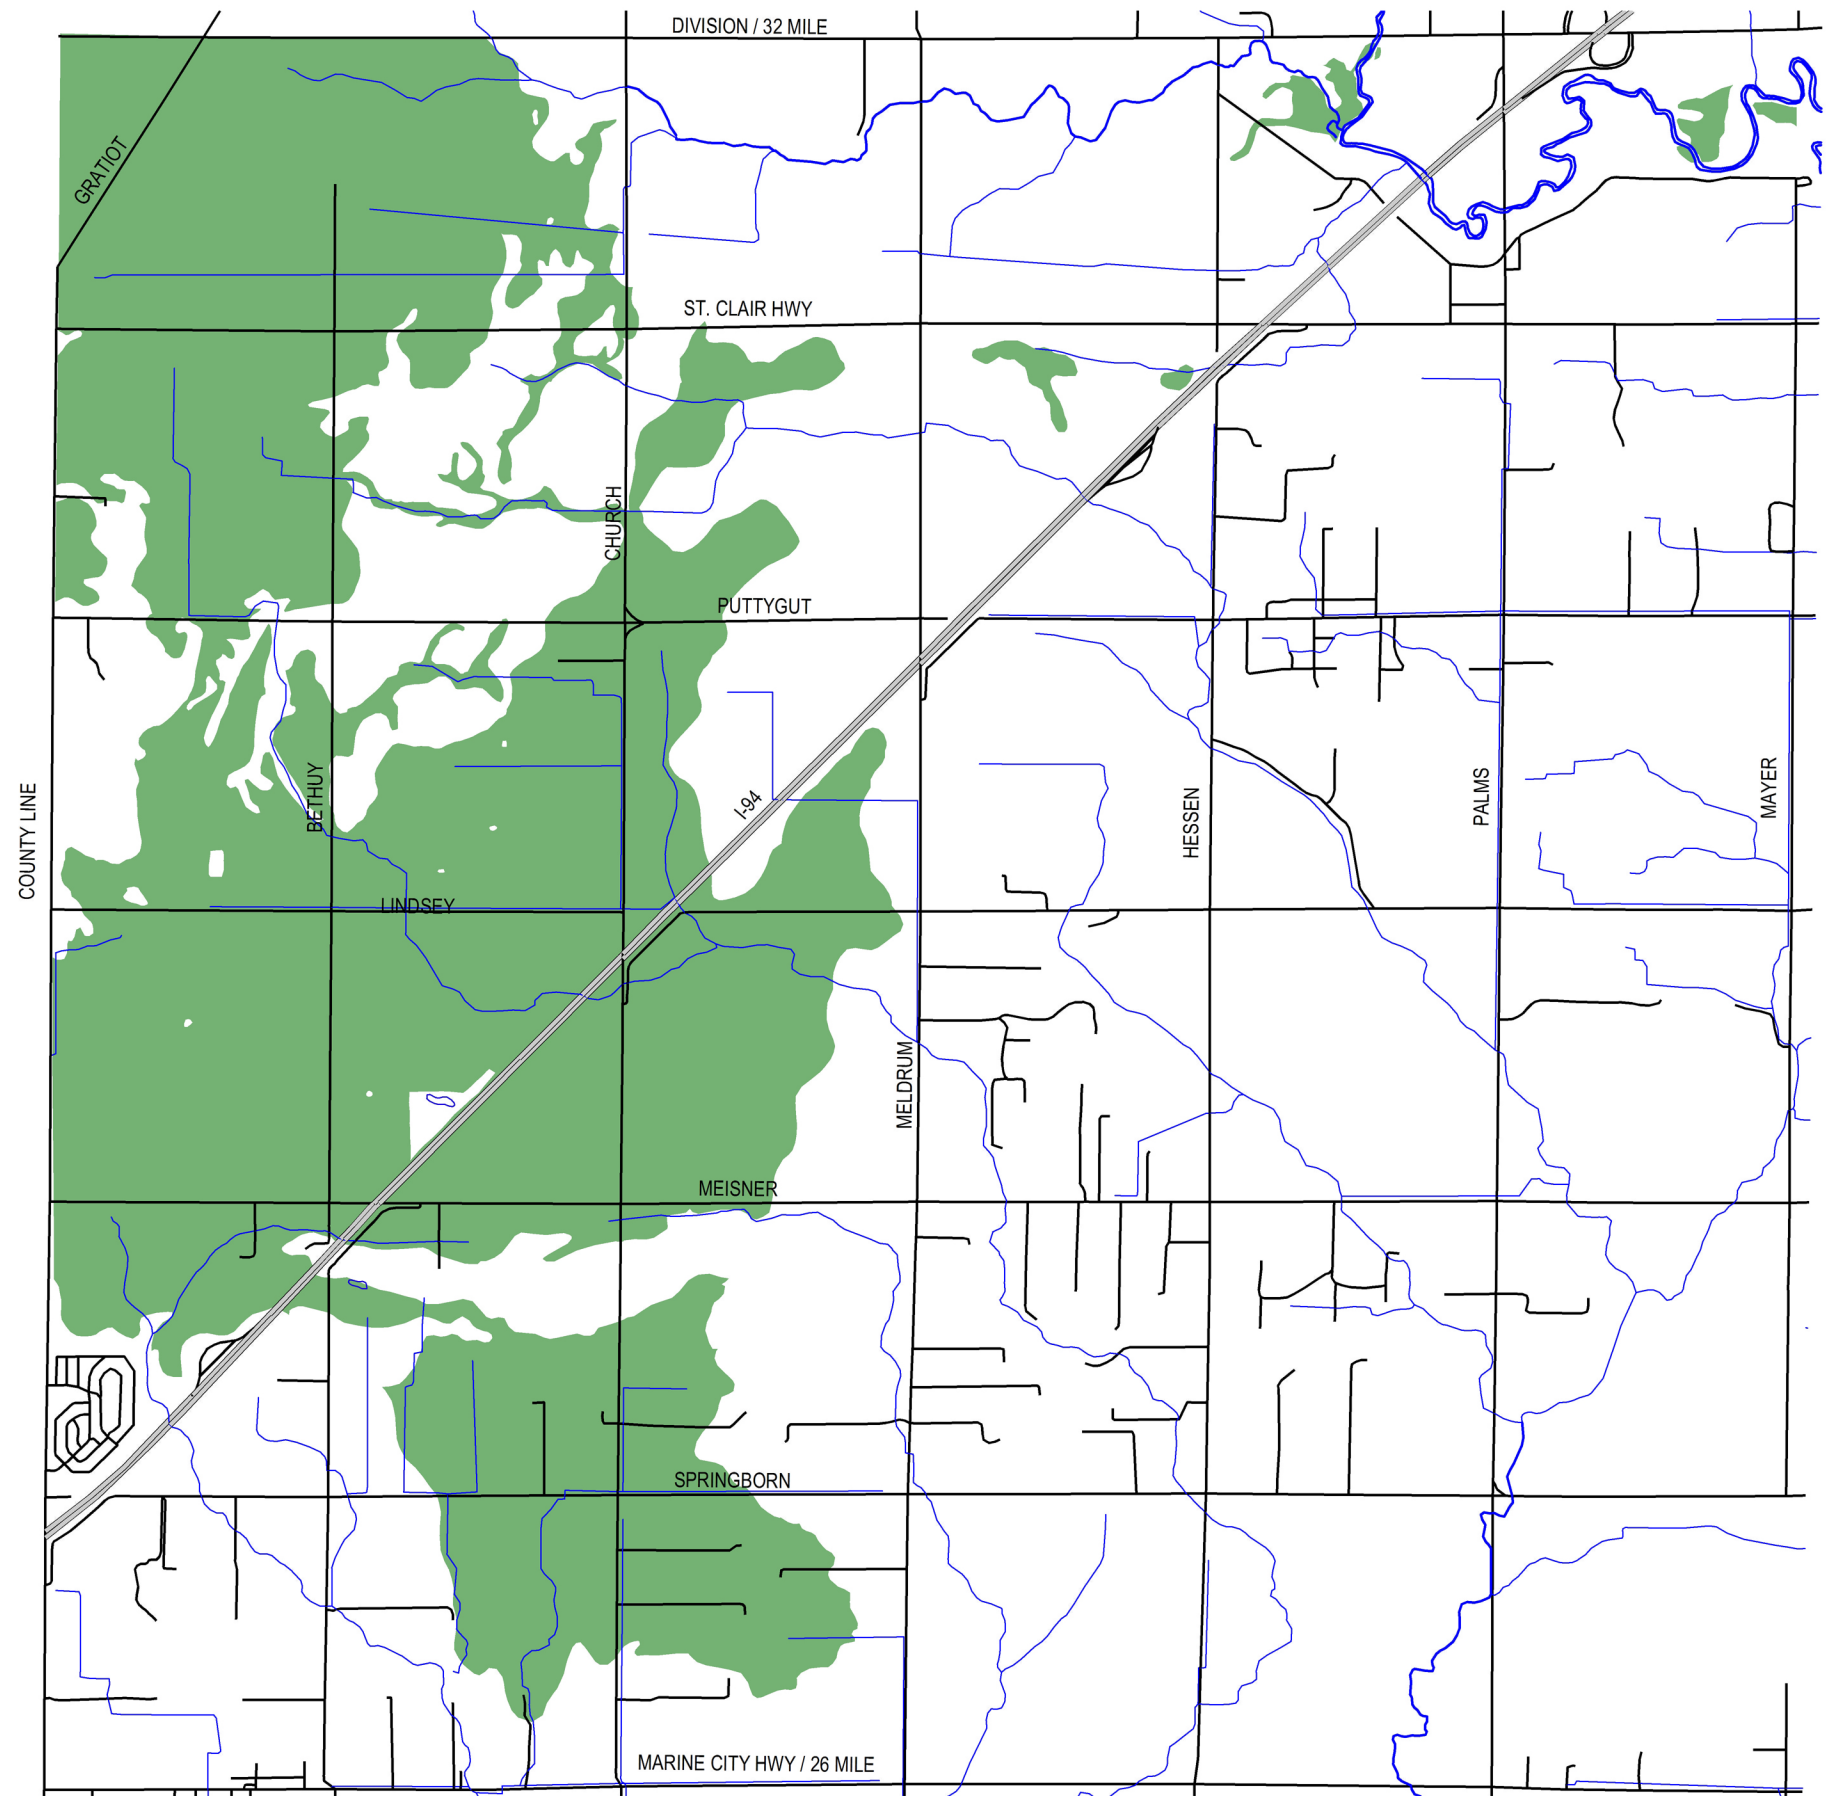

**clearzoning**  
CLEAR AND CONNECTED

 PRIME FARMLAND (WHEN DRAINED)

CASCO TOWNSHIP  
ST. CLAIR COUNTY, MICHIGAN

**PRIME FARMLAND**

Sources: St. Clair County, USDA  
Map Created: March 10, 2015